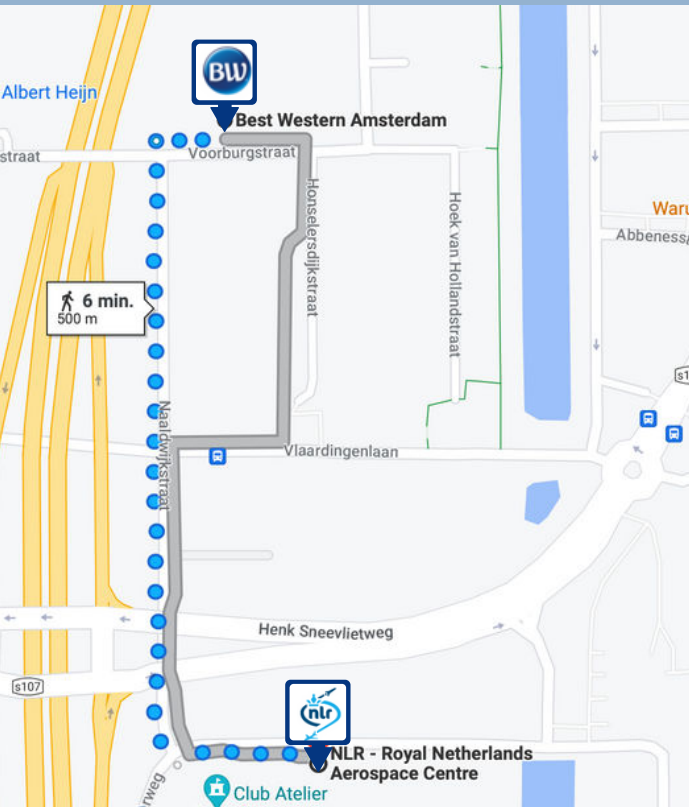

NLR visit? Stay Comfortably at the Best Western Hotel Amsterdam

Voorburgstraat 250
11159 VD Amsterdam
+31 85 27 33 568
res@bestwesternamsterdam.nl